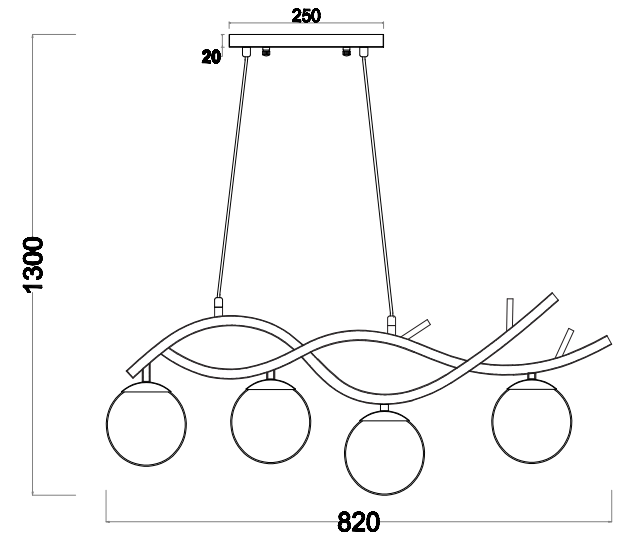

FREYA
TRADITION OF QUALITY

Instruction

FR8014PL-04BS

4 x E27 (60W)

Model: FR8014PL-04BS
Collection: Modern Market

Pendant Lamps